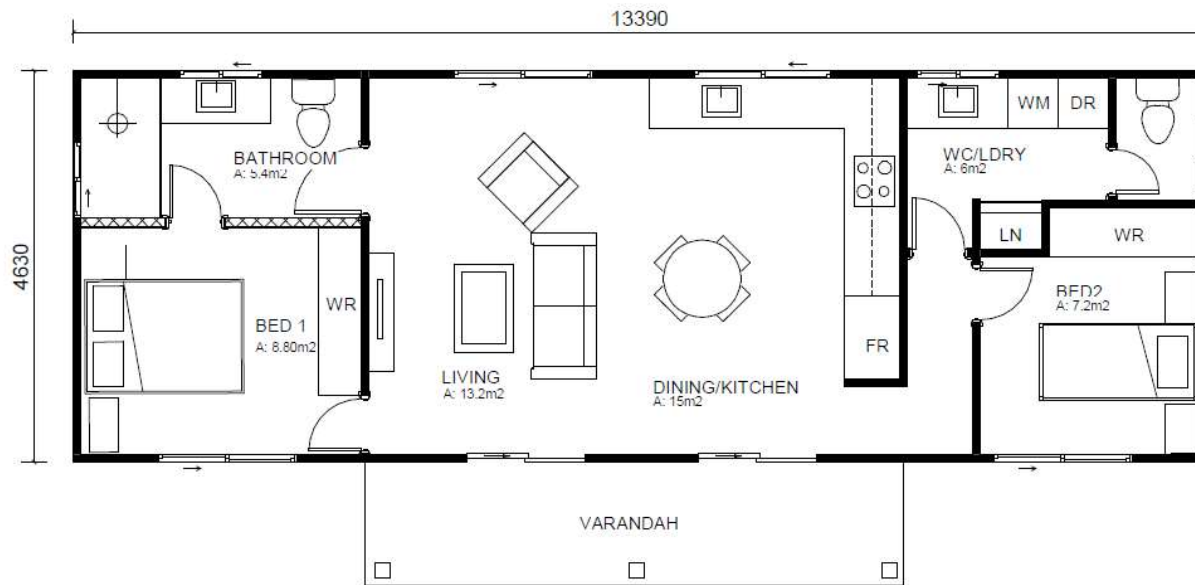

# GF02

2 BEDROOM

2 BATHROOM + LAUNDRY

AREA:62.5M2

**FRONT VIEW**