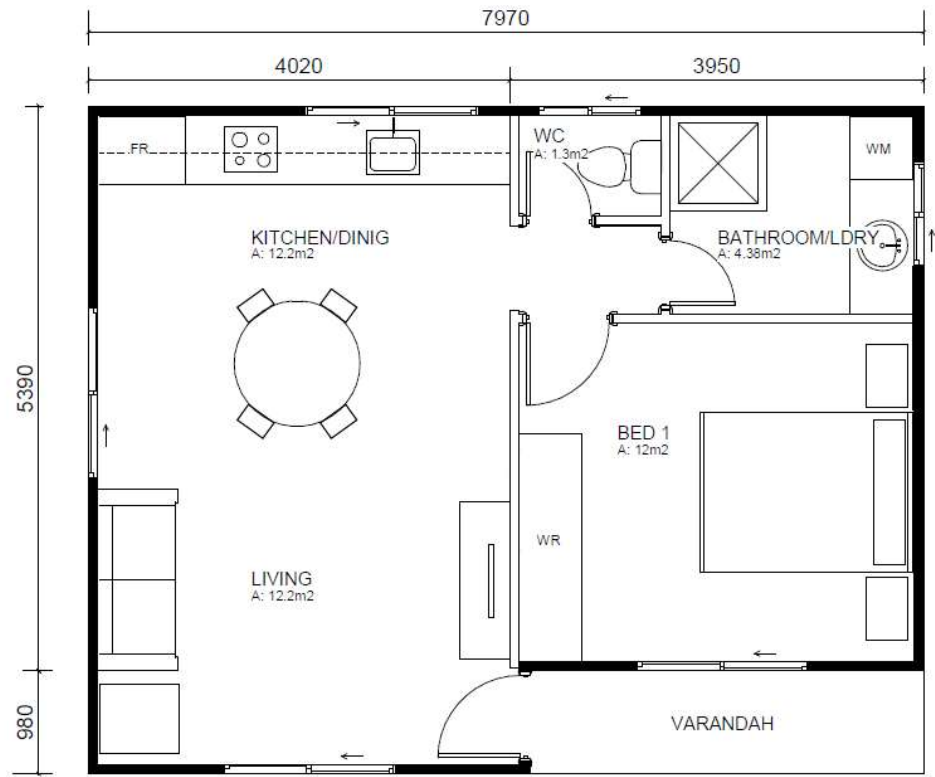

# GF01

1 BEDROOM

1 BATHROOM/LAUNDRY

AREA: 48M2

**FRONT VIEW**