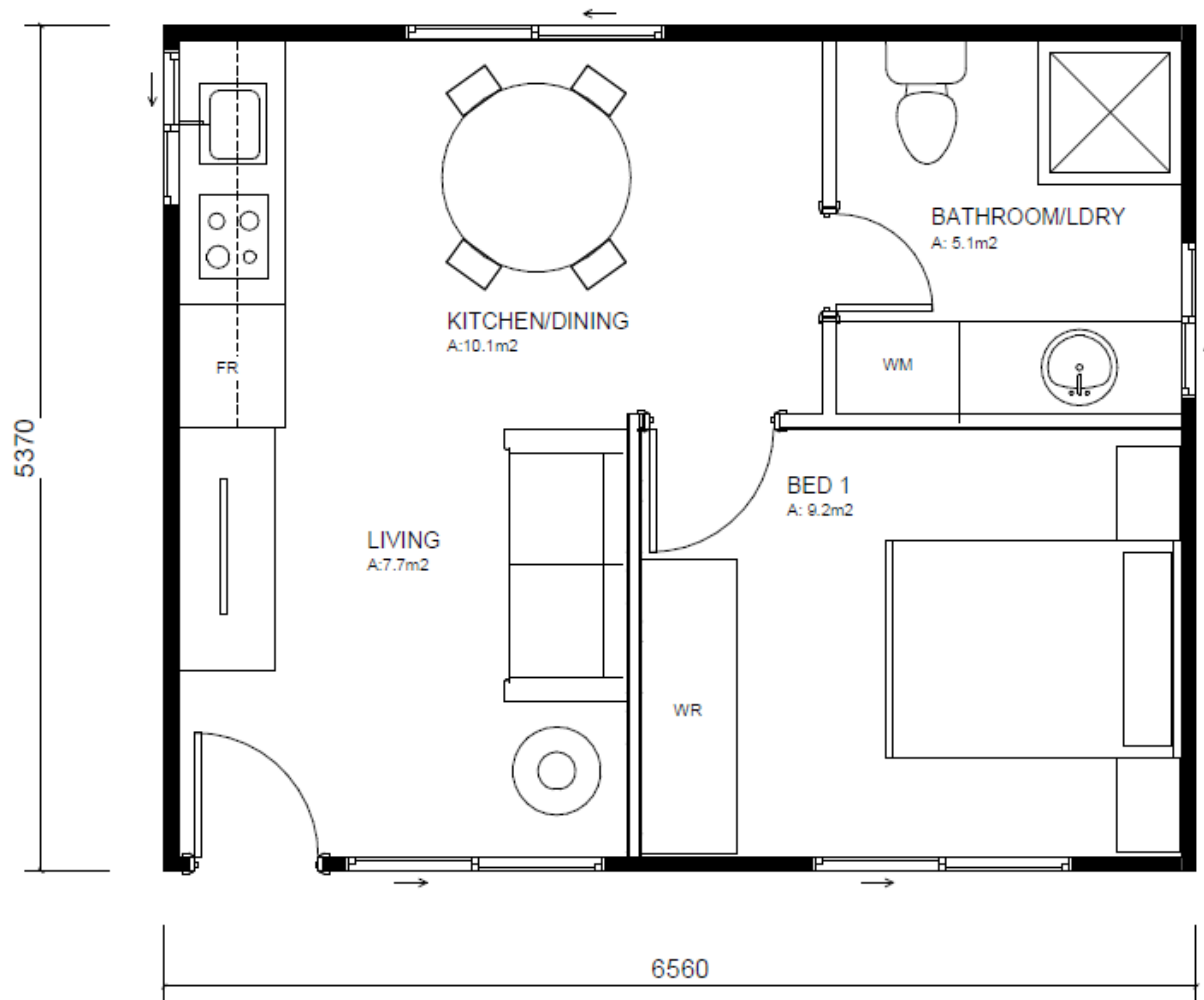

GF01

1 BEDROOM

1 BATHROOM/LAUNDRY

AREA: 48M2

FRONT VIEW

GF02

2 BEDROOM

2 BATHROOM + LAUNDRY

AREA:62.5M2

FRONT VIEW

GF03

2 BEDROOM

1 BATHROOM/LAUNDRY

AREA:70M2

FRONT VIEW

GF04

2 BEDROOM

1 BATHROOM/LAUNDRY

AREA:53.7M2

GF05

1 BEDROOM

1 BATHROOM/LAUNDRY

AREA:36M2

FRONT VIEW