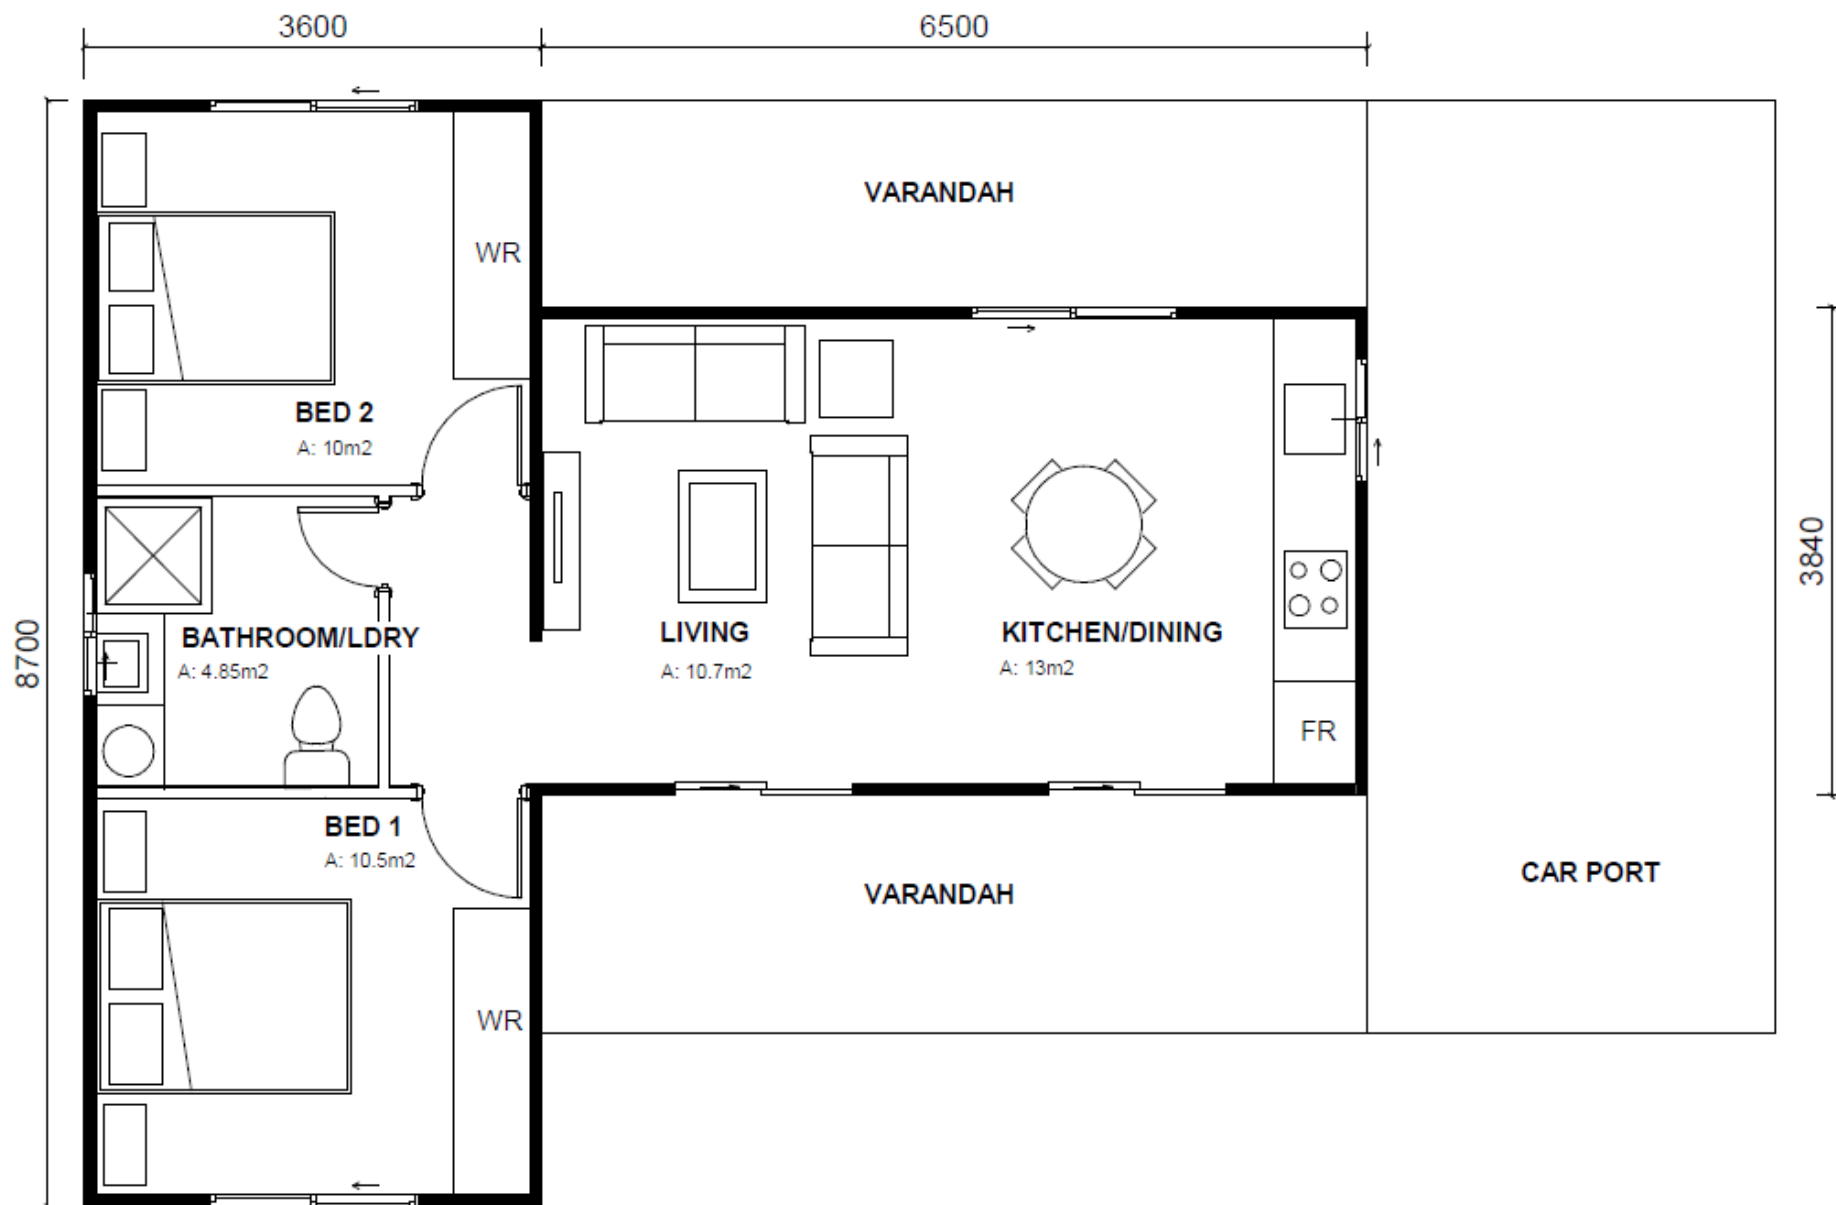

GF01

1 BEDROOM

1 BATHROOM/LAUNDRY

AREA: 48M2

FRONT VIEW

GF02

2 BEDROOM

2 BATHROOM + LAUNDRY

AREA:62.5M2

FRONT VIEW

GF03

2 BEDROOM

1 BATHROOM/LAUNDRY

AREA:70M2

FRONT VIEW

GF04

2 BEDROOM

1 BATHROOM/LAUNDRY

AREA:53.7M2

GF05

1 BEDROOM

1 BATHROOM/LAUNDRY

AREA:36M2

FRONT VIEW