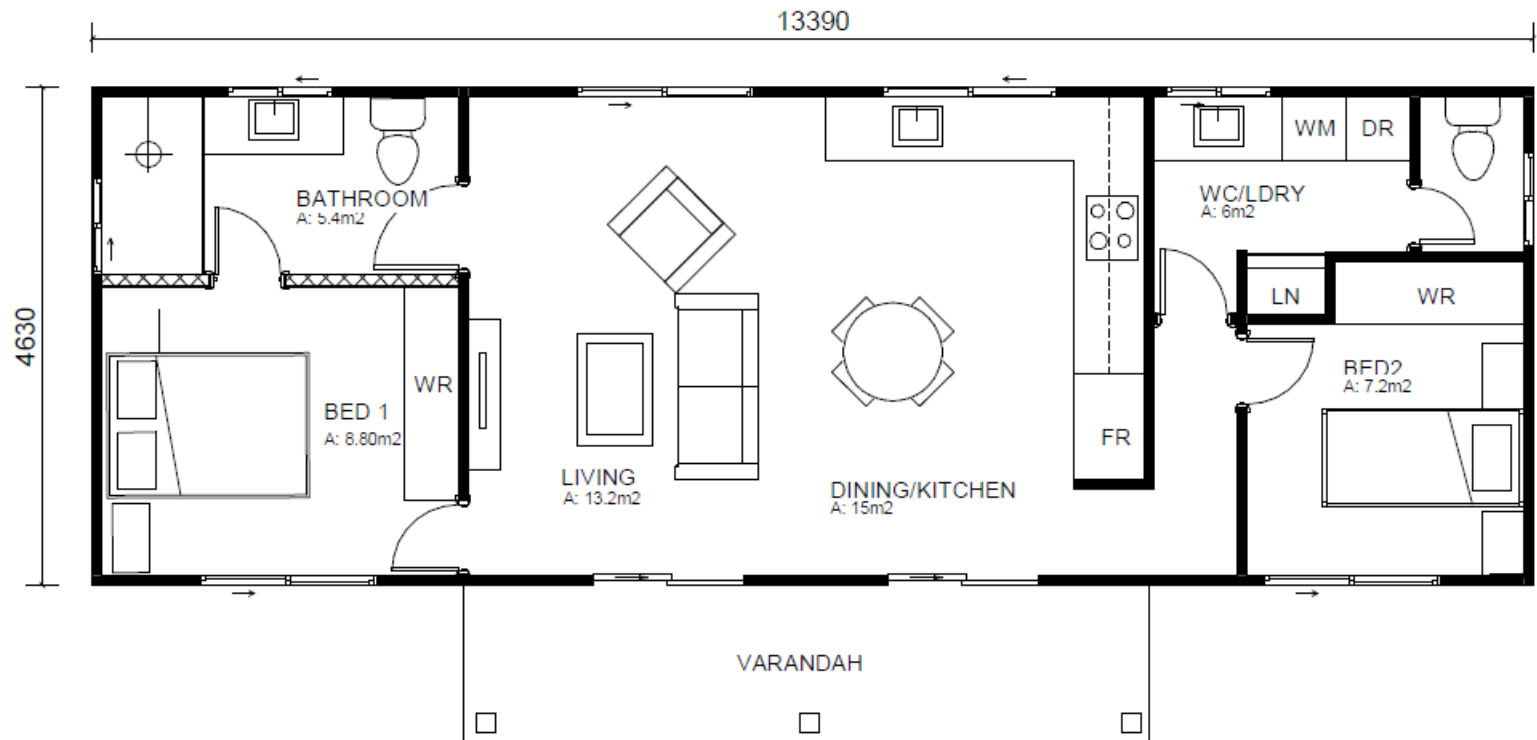

GF01

1 BEDROOM

1 BATHROOM/LAUNDRY

AREA: 48M2

FRONT VIEW

GF02

2 BEDROOM

2 BATHROOM + LAUNDRY

AREA:62.5M2

FRONT VIEW

GF03

2 BEDROOM

1 BATHROOM/LAUNDRY

AREA:70M2

FRONT VIEW

GF04

2 BEDROOM

1 BATHROOM/LAUNDRY

AREA:53.7M2

GF05

1 BEDROOM

1 BATHROOM/LAUNDRY

AREA:36M2

FRONT VIEW