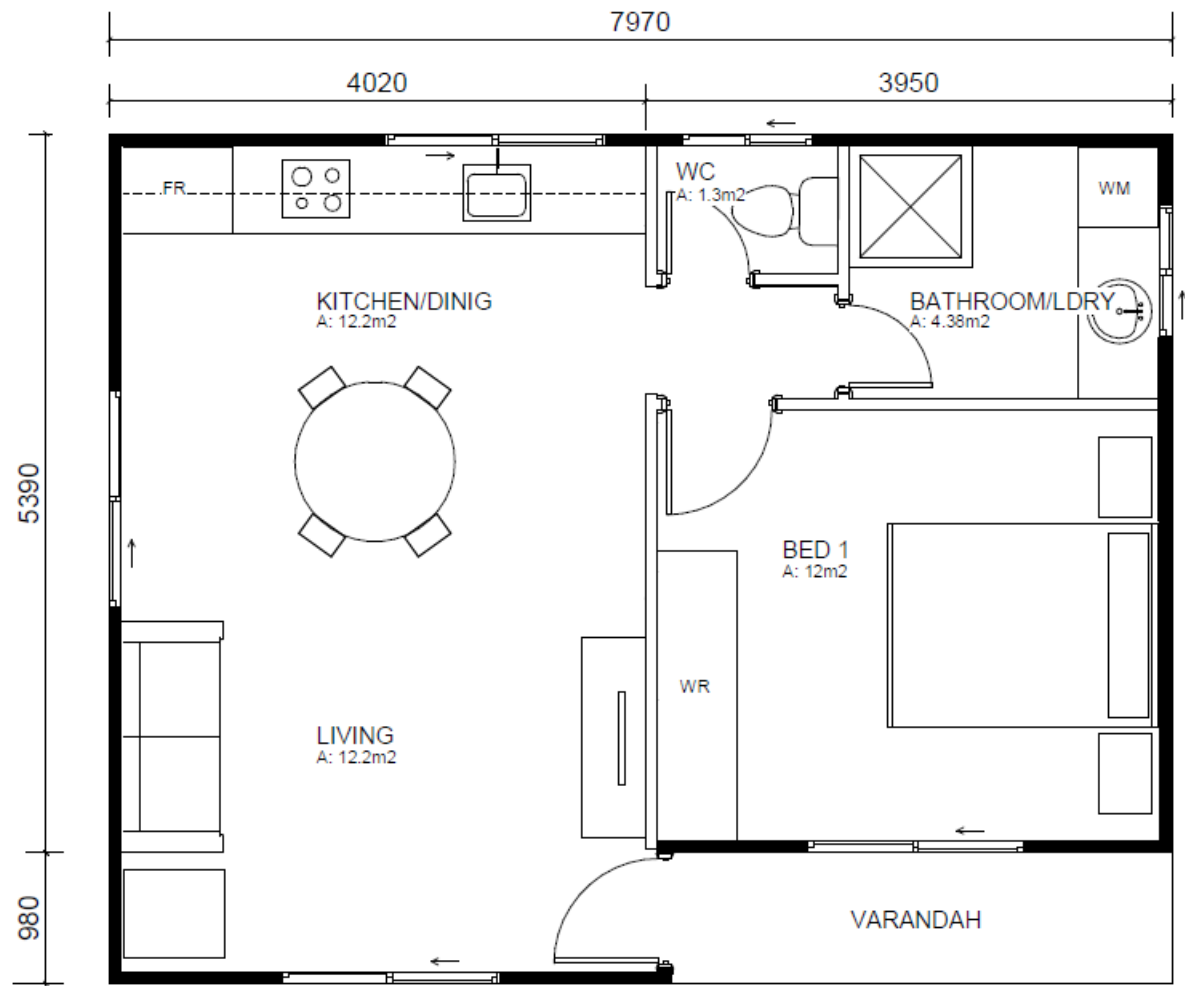

GF01

1 BEDROOM

1 BATHROOM/LAUNDRY

AREA: 48M2

FRONT VIEW

GF02

2 BEDROOM

2 BATHROOM + LAUNDRY

AREA:62.5M2

FRONT VIEW

GF03

2 BEDROOM

1 BATHROOM/LAUNDRY

AREA:70M2

FRONT VIEW

GF04

2 BEDROOM

1 BATHROOM/LAUNDRY

AREA:53.7M2

GF05

1 BEDROOM

1 BATHROOM/LAUNDRY

AREA:36M2

FRONT VIEW