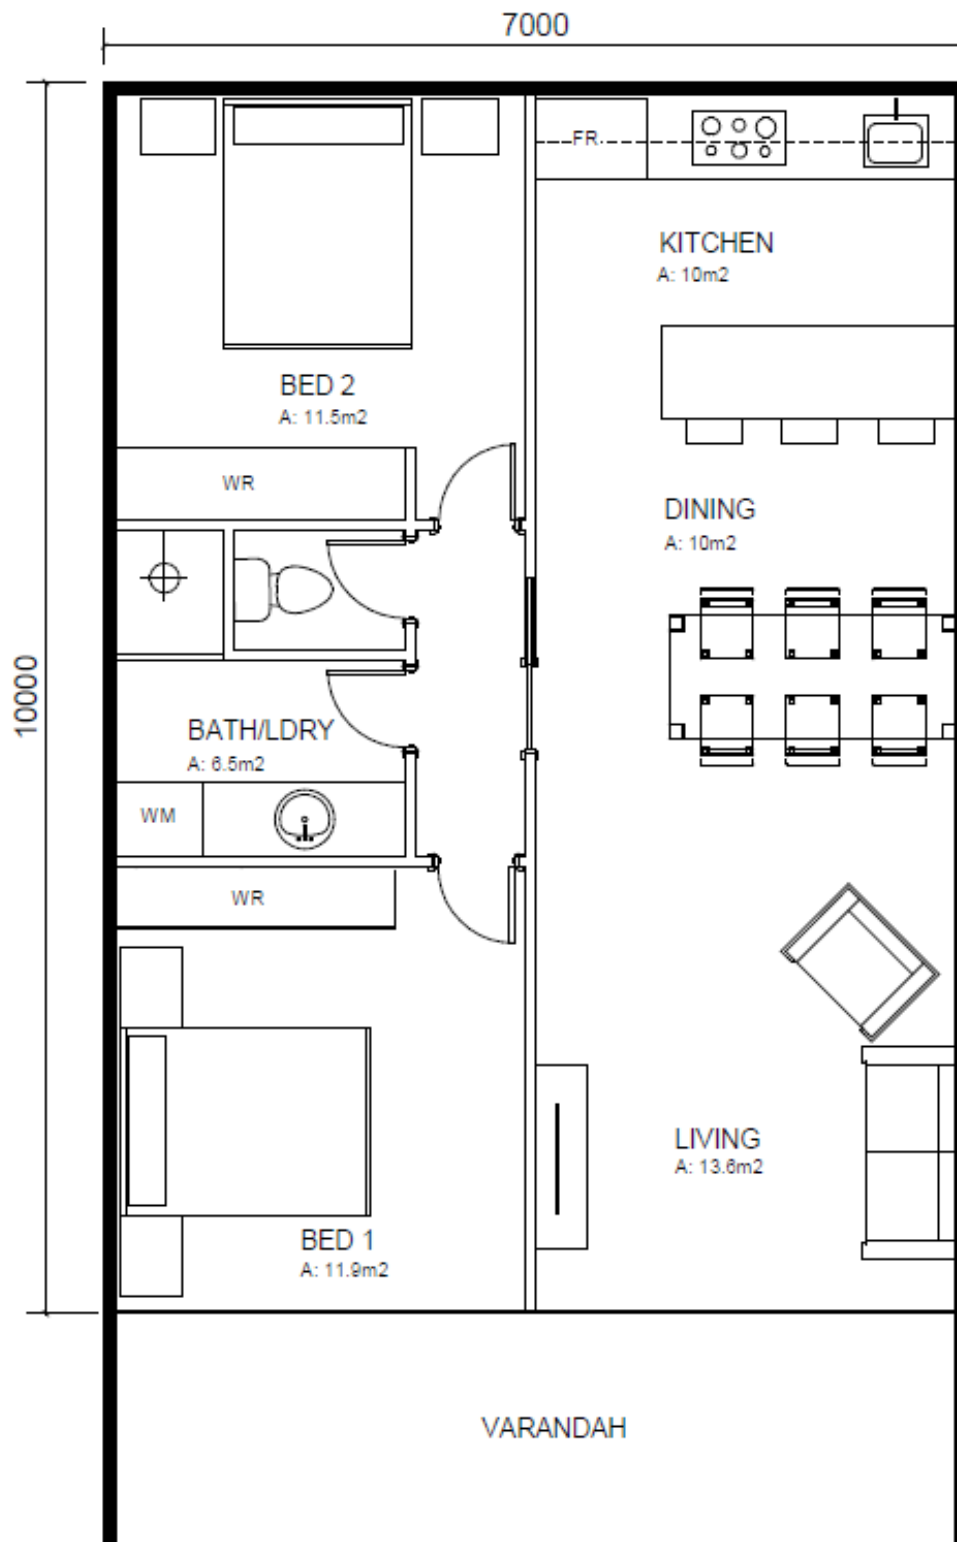

GF01

1 BEDROOM

1 BATHROOM/LAUNDRY

AREA: 48M2

FRONT VIEW

GF02

2 BEDROOM

2 BATHROOM + LAUNDRY

AREA:62.5M2

FRONT VIEW

GF03

2 BEDROOM

1 BATHROOM/LAUNDRY

AREA:70M2

FRONT VIEW

GF04

2 BEDROOM

1 BATHROOM/LAUNDRY

AREA:53.7M2

GF05

1 BEDROOM

1 BATHROOM/LAUNDRY

AREA:36M2

FRONT VIEW